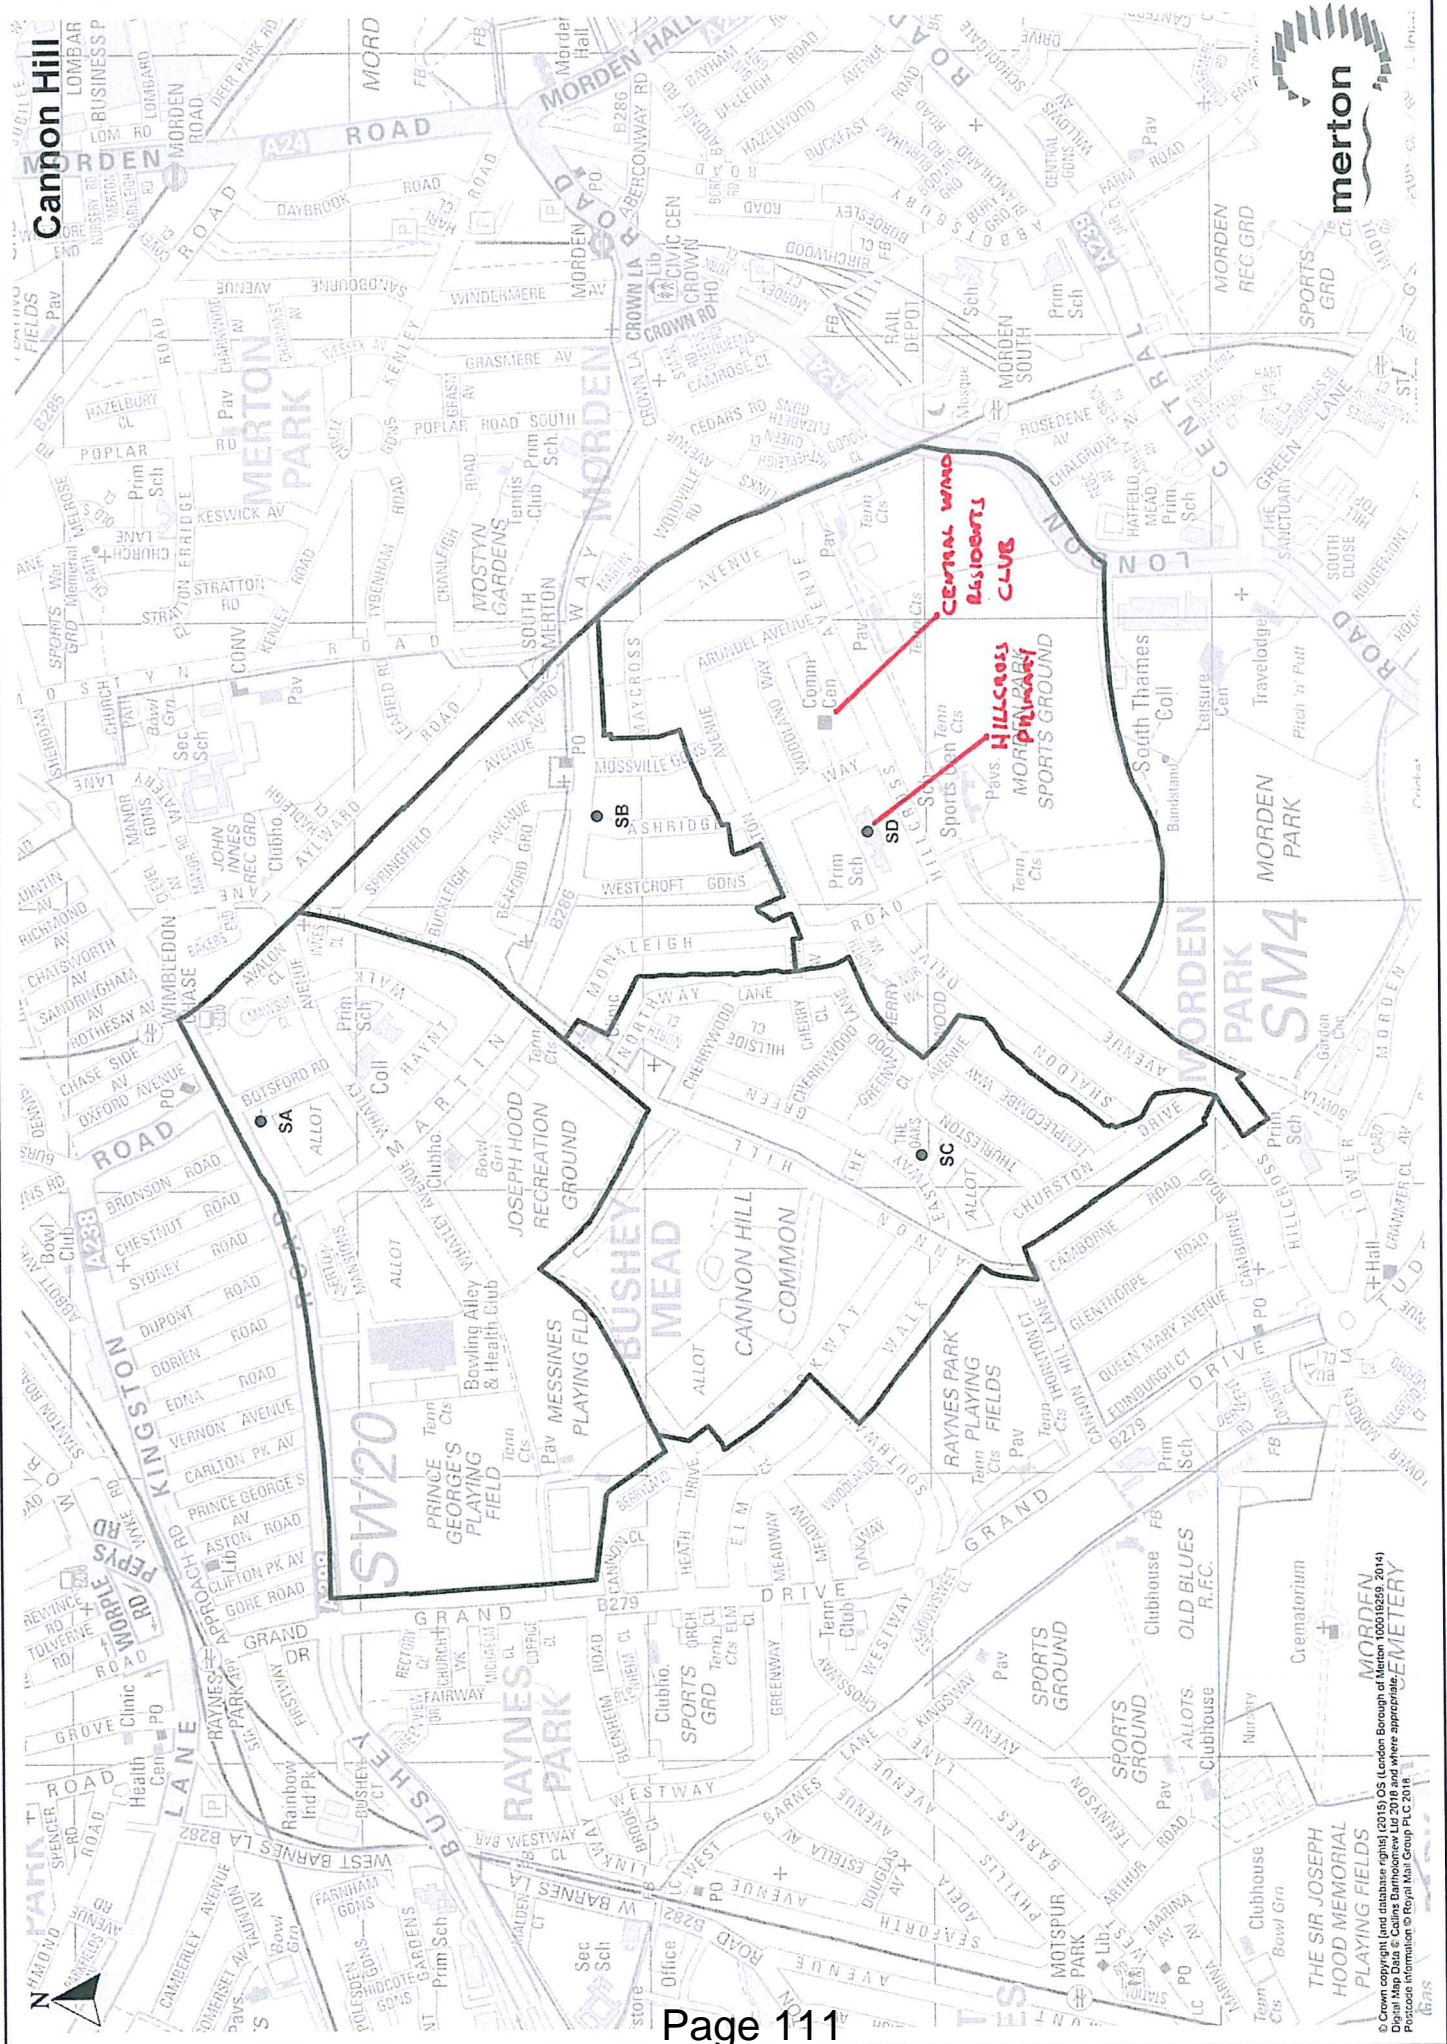

Cannon Hill

© Crown copyright (and database right) (2015) OS London Borough of Merton 100010259, 2014)
Digital Map Data © Cadastre Birmingham Ltd 2016 and Where appropriate, EMEVERY
Position information © Royal Mail Group PLC 2011

This page is intentionally left blank